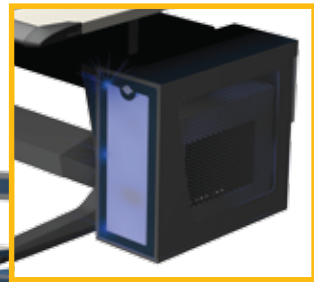

REMOVABLE PC HOLDER

The Strategy Air™ offers a removable PC holder for environments that require local PC access.

Environments that have incorporated remote server technologies can remove the PC holder and enjoy the true open concept that the Strategy Air™ Sit Stand showcases.

Bridge with equipment storage

Removable PC holder option

FREE FROM CABLE AND CORDS

Part of Strategy Air's beauty is not what you see; it's what you don't see. The integrated cable management hides cables within the frame providing easy access throughout the console. The simple open design leaves a clean, clutter free workspace with a slick modern look.