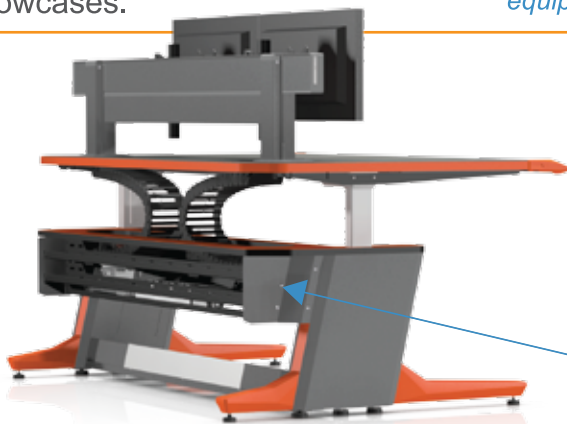

REMOVABLE PC HOLDER

The Strategy Air™ offers a removable PC holder for environments that require local PC access.

Environments that have incorporated remote server technologies can remove the PC holder and enjoy the true open concept that the Strategy Air™ Sit Stand showcases.

Bridge with equipment storage

Removable PC holder option

FREE FROM CABLE AND CORDS

Part of Strategy Air's beauty is not what you see; it's what you don't see. The integrated cable management hides cables within the frame providing easy access throughout the console. The simple open design leaves a clean, clutter free workspace with a slick modern look.